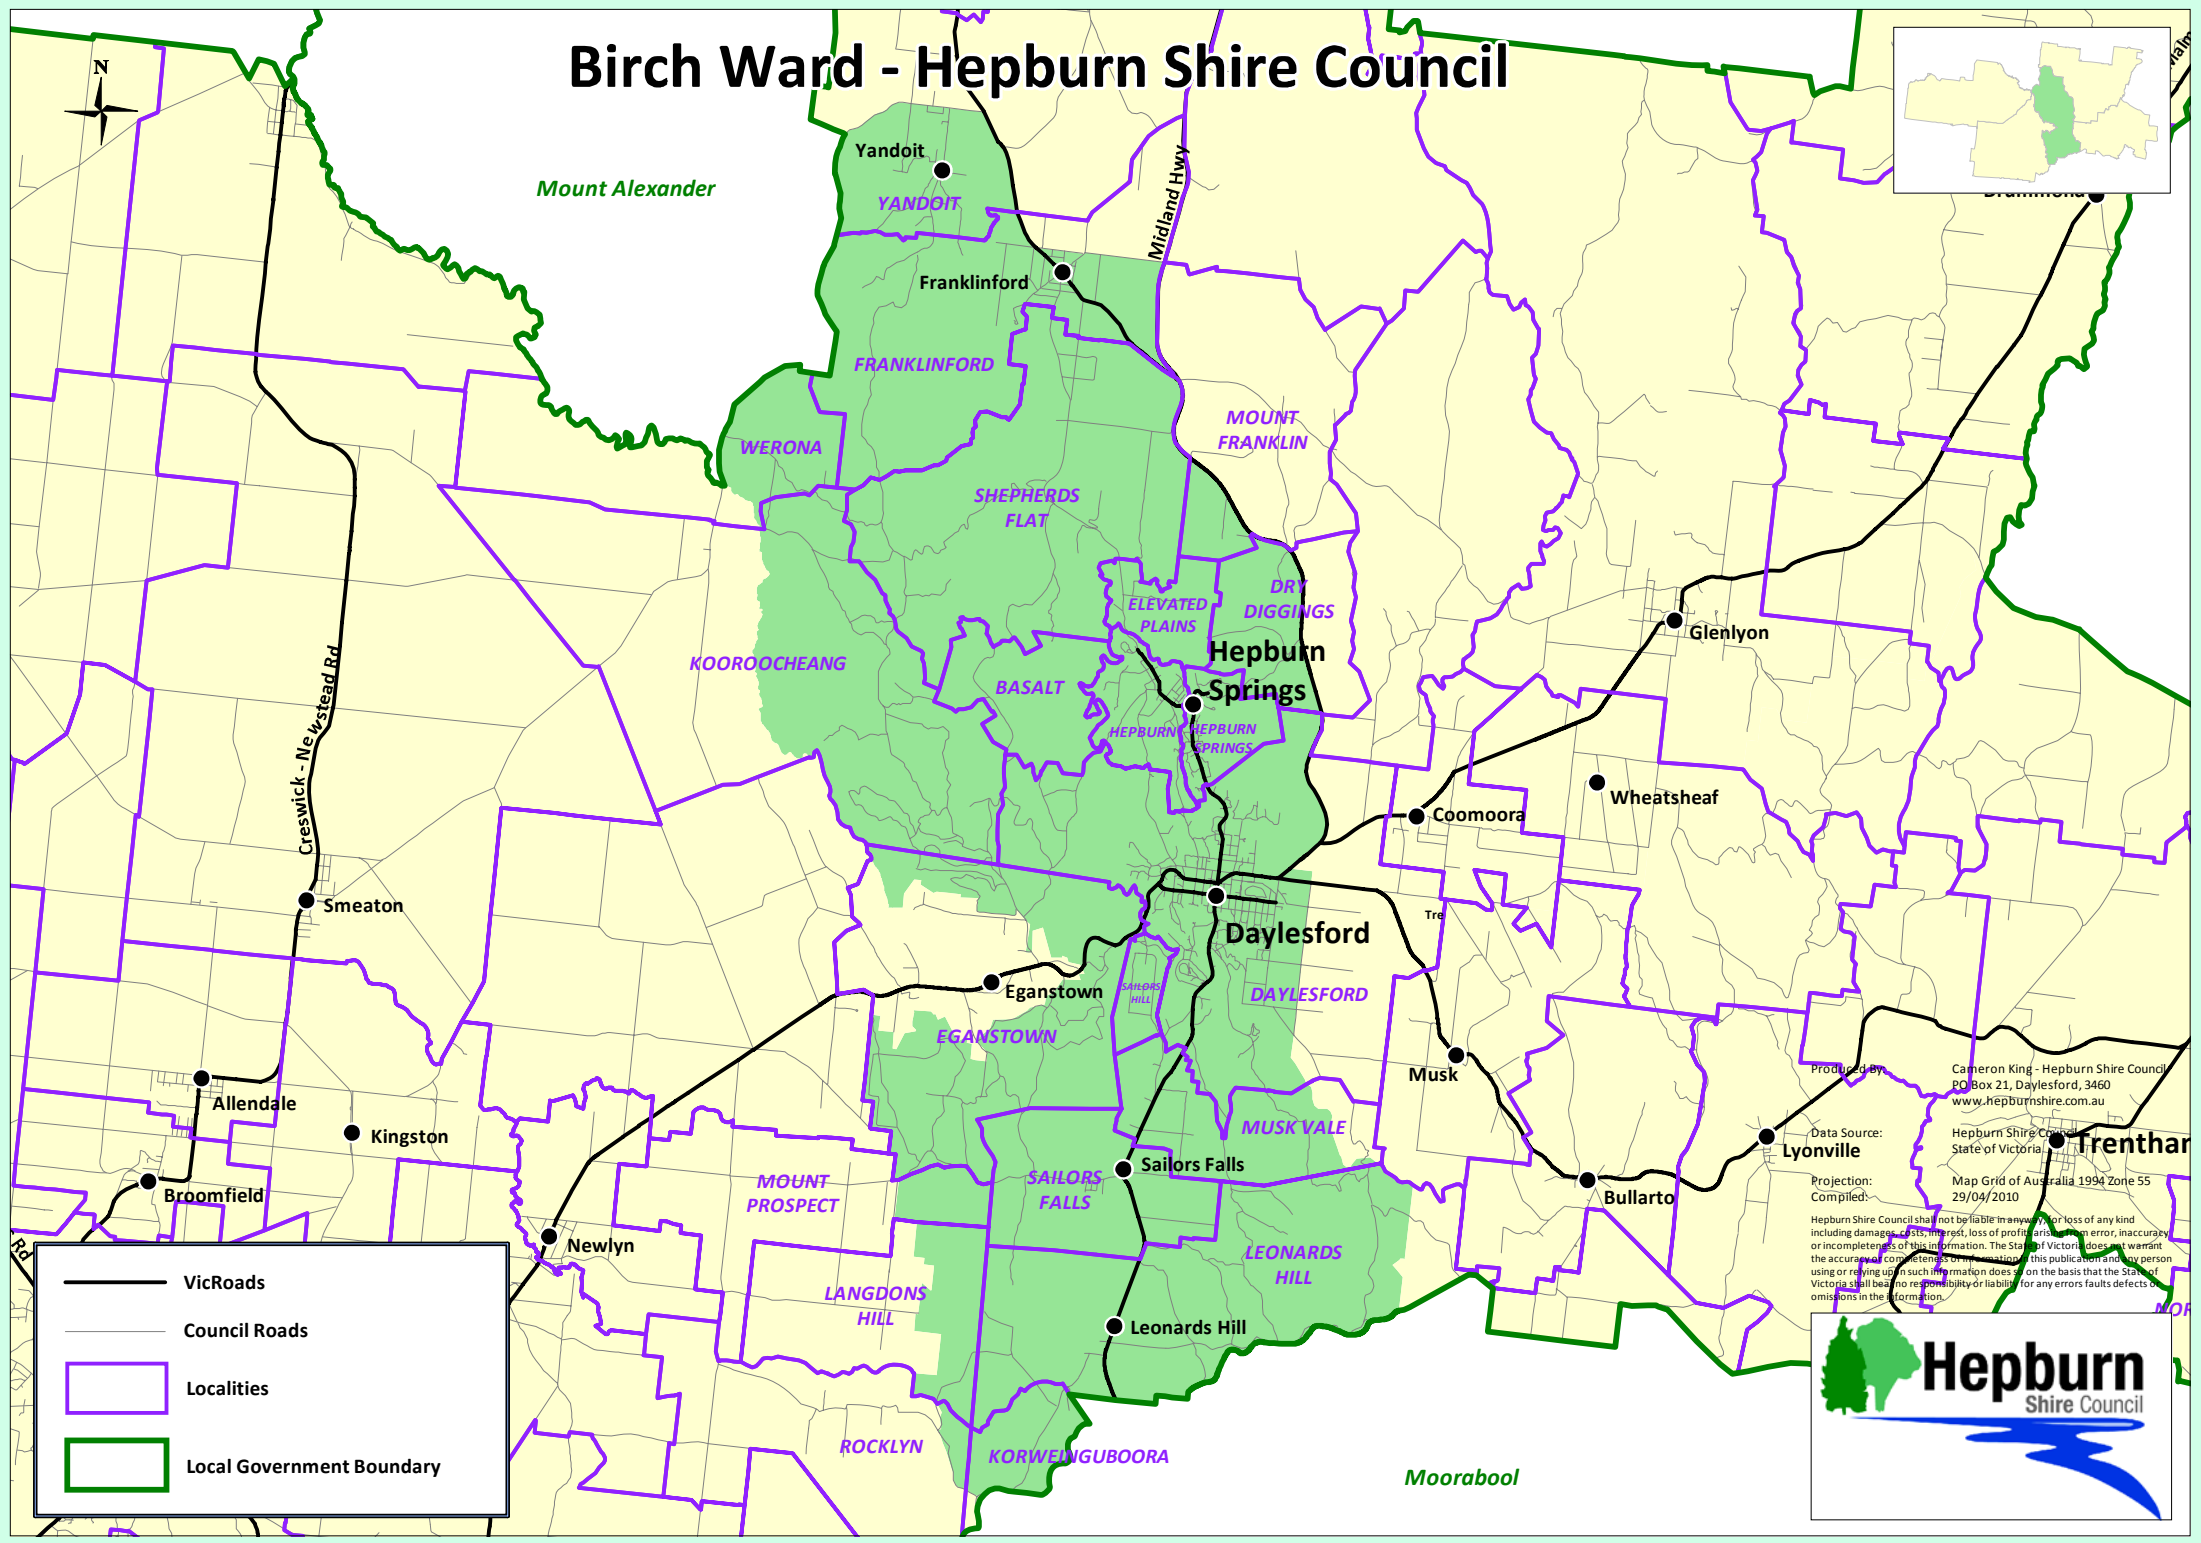

Birch Ward - Hepburn Shire Council

	VicRoads
	Council Roads
	Localities
	Local Government Boundary

Produced by: Cameron King - Hepburn Shire Council
PO Box 21, Daylesford, 3460
www.hepburnshire.com.au

Data Source: Hepburn Shire Council
State of Victoria

Projection: Map Grid of Australia 1994 Zone 55
Compiled: 29/04/2010